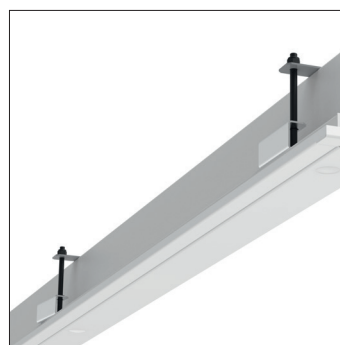

CLENEO 1200 3PL

Mounting:	Recessed mounting into modular or plasterboard ceiling
Body material:	Steel and aluminium
Colour:	Standard white RAL 9003, other RAL colours on request
Lumen output:	Standard up to 13.200 lm, any other on request
LED module:	Signify (Philips), Tridonic or equivalent SMD LED modules
Colour temperature:	3000/4000K/2700-6500K TunableWhite, other on request
Colour Rendering:	CRI>80 in standard, other on request
Driver:	EVG on-off/DALI/TW DT8, other on request
Wireless control:	On request
Daylight/Occupancy sensor:	On request
Emergency unit:	On request
Operating temperature range:	0°C ... +35°C
IP Class:	IP65 in standard
Power:	220-240V 50/60Hz
Lighting direction:	Direct lighting
Light distribution:	Symmetric
Optics:	Parabolic louvers
Beam angle:	All types available in our LDT file database
Diffuser:	Clear glass
Warranty:	5 Years standard warranty

CLENEO 1200 3PL modular ceiling luminaire

CLENEO 1200 3PL GK plasterboard ceiling luminaire

All current index numbers, lumen outputs, power consumption and many other technical information are available in our 2024 pricelist.

GK plasterboard ceiling brackets