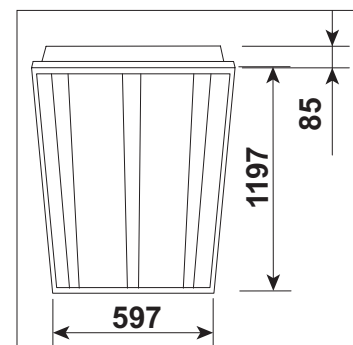

Lighting direction

PDF datasheet:

CLENEO 1200 3PL

Mounting:	Recessed mounting into modular or plasterboard ceiling
Body material:	Steel and aluminium
Colour:	Standard white RAL 9003, other RAL colours on request
Lumen output:	Standard up to 13.200 lm, any other on request
LED module:	Signify (Philips), Tridonic or equivalent SMD LED modules
Colour temperature:	3000/4000K/2700-6500K TunableWhite, other on request
Colour Rendering:	CRI>80 in standard, other on request
Driver:	EVG on-off/DALI/TW DT8, other on request
Wireless control:	On request
Daylight/Occupancy sensor:	On request
Emergency unit:	On request
Operating temperature range:	0°C ... +35°C
IP Class:	IP65 in standard
Power:	220-240V 50/60Hz
Lighting direction:	Direct lighting
Light distribution:	Symmetric
Optics:	Parabolic louvers
Beam angle:	All types available in our LDT file database
Diffuser:	Clear glass
Warranty:	5 Years standard warranty

GK plasterboard ceiling brackets

Basic dimensions

CLEANE0 1200 3PL

Available versions

CLEANE0 1200 3PL

Product code	Product name	Gross Lumen [lm]	Nett Lumen [lm]	Power [W]	Efficacy [lm/W]	Colour temperature [K]	Lifetime L/B	Diffuser	Length [mm]	Width [mm]	Height [mm]
Recessed luminaire lay-in type for modular ceiling with 3 rows of parabolic louvers and clear glass diffuser											
12.00120.83.E.ML.CG	CLEANE0 1200 3PL / 13200 lm / 830 / E / ML / CG	13200	11200	90	124	3000	70.000/L80B10	ML/CG	1195	595	70
12.00120.84.E.ML.CG	CLEANE0 1200 3PL / 13200 lm / 840 / E / ML / CG	13200	11200	90	124	4000	70.000/L80B10	ML/CG	1195	595	70
Recessed luminaire for plasterboard ceiling with 3 rows of parabolic louvers and clear glass diffuser											
12.00125.83.E.ML.CG	CLEANE0 1200 3PL GK / 13200 lm / 830 / E / ML / CG	13200	11200	90	124	3000	70.000/L80B10	ML/CG	1195	595	70
12.00125.84.E.ML.CG	CLEANE0 1200 3PL GK / 13200 lm / 840 / E / ML / CG	13200	11200	90	124	4000	70.000/L80B10	ML/CG	1195	595	70